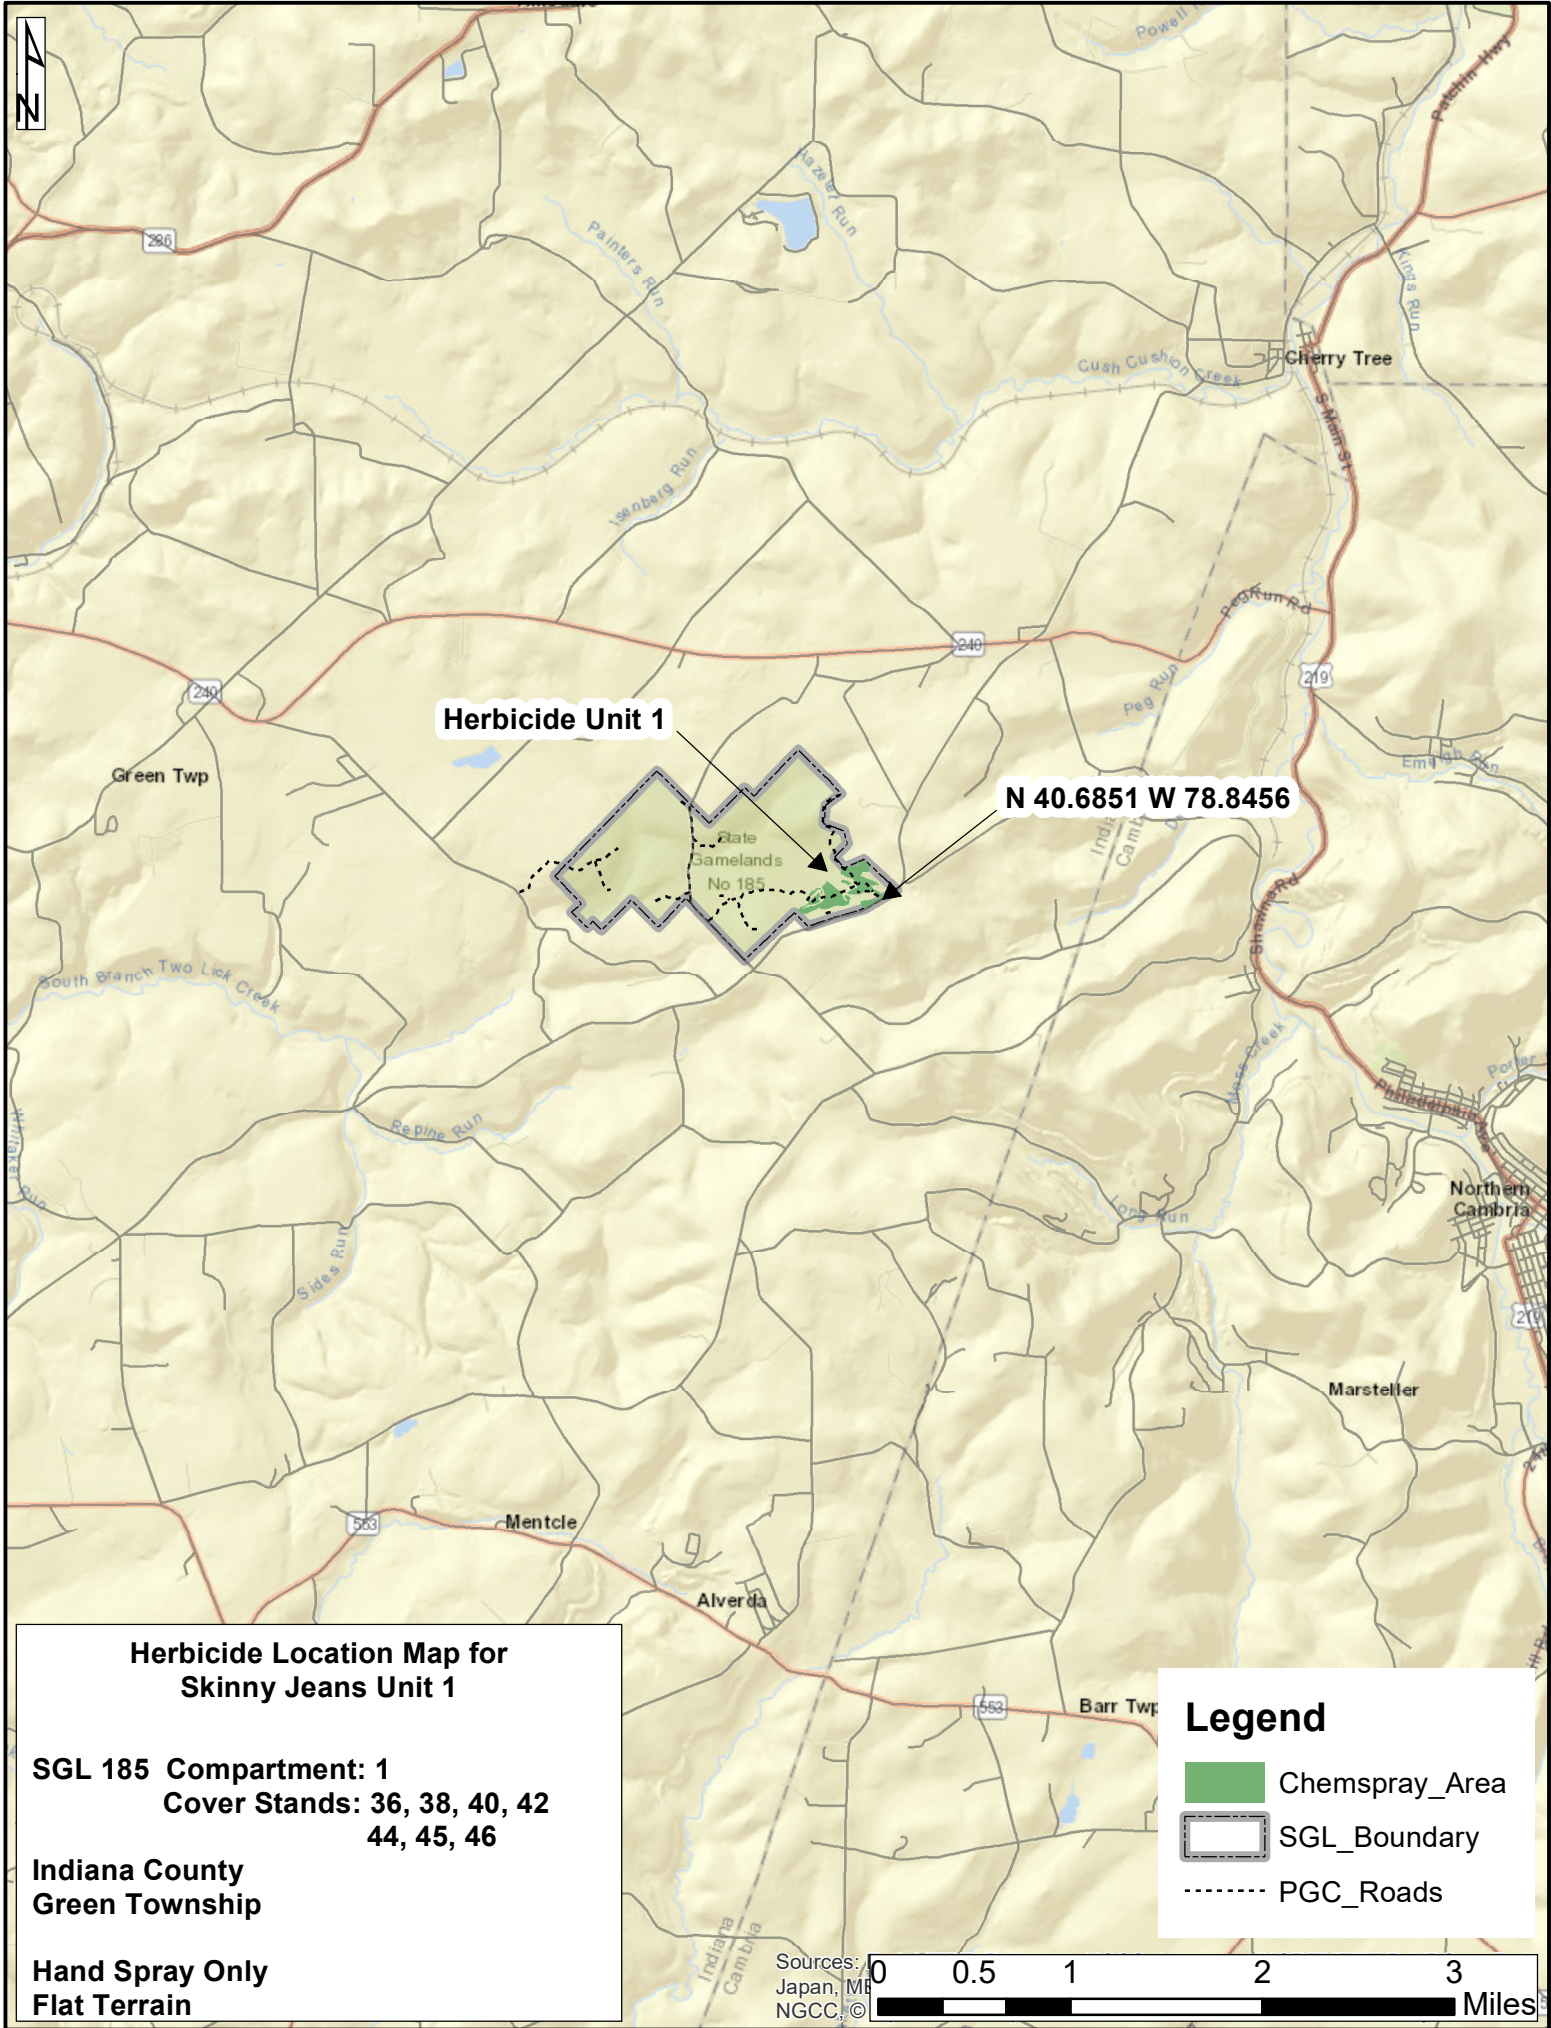

N 40.6552 W 78.5264

Herbicide Unit 1

Herbicide Location Map for Boomerang Unit 1

SGL 108 Compartment: 4
 Cover Stands: 102, 105, 110, 113

**Cambria County
 White Township**

**Hand Spray Only
 Flat Terrain**

Legend

- Chemspray_Area
- SGL_Boundary
- PGC_Roads

Herbicide Unit 1
Hand Spray
18 Acres

Borrow
Pit

Run
108

1500

1600

Legend

- Chemspray_Area
- SGL_Boundary
- PGC_Roads
- Gate
- ▲ Parking_Area
- Range

Herbicide Map for Boomerang Unit 1

SGL 108 Compartment: 4
Cover Stands: 102, 105, 110, 113

Cambria County
White Township

Hand Spray Only
Flat Terrain

Indiana County
Green Township

Hand Spray Only
Flat Terrain

Legend

- Chemspray_Area
- SGL_Boundary
- PGC_Roads
- Gate