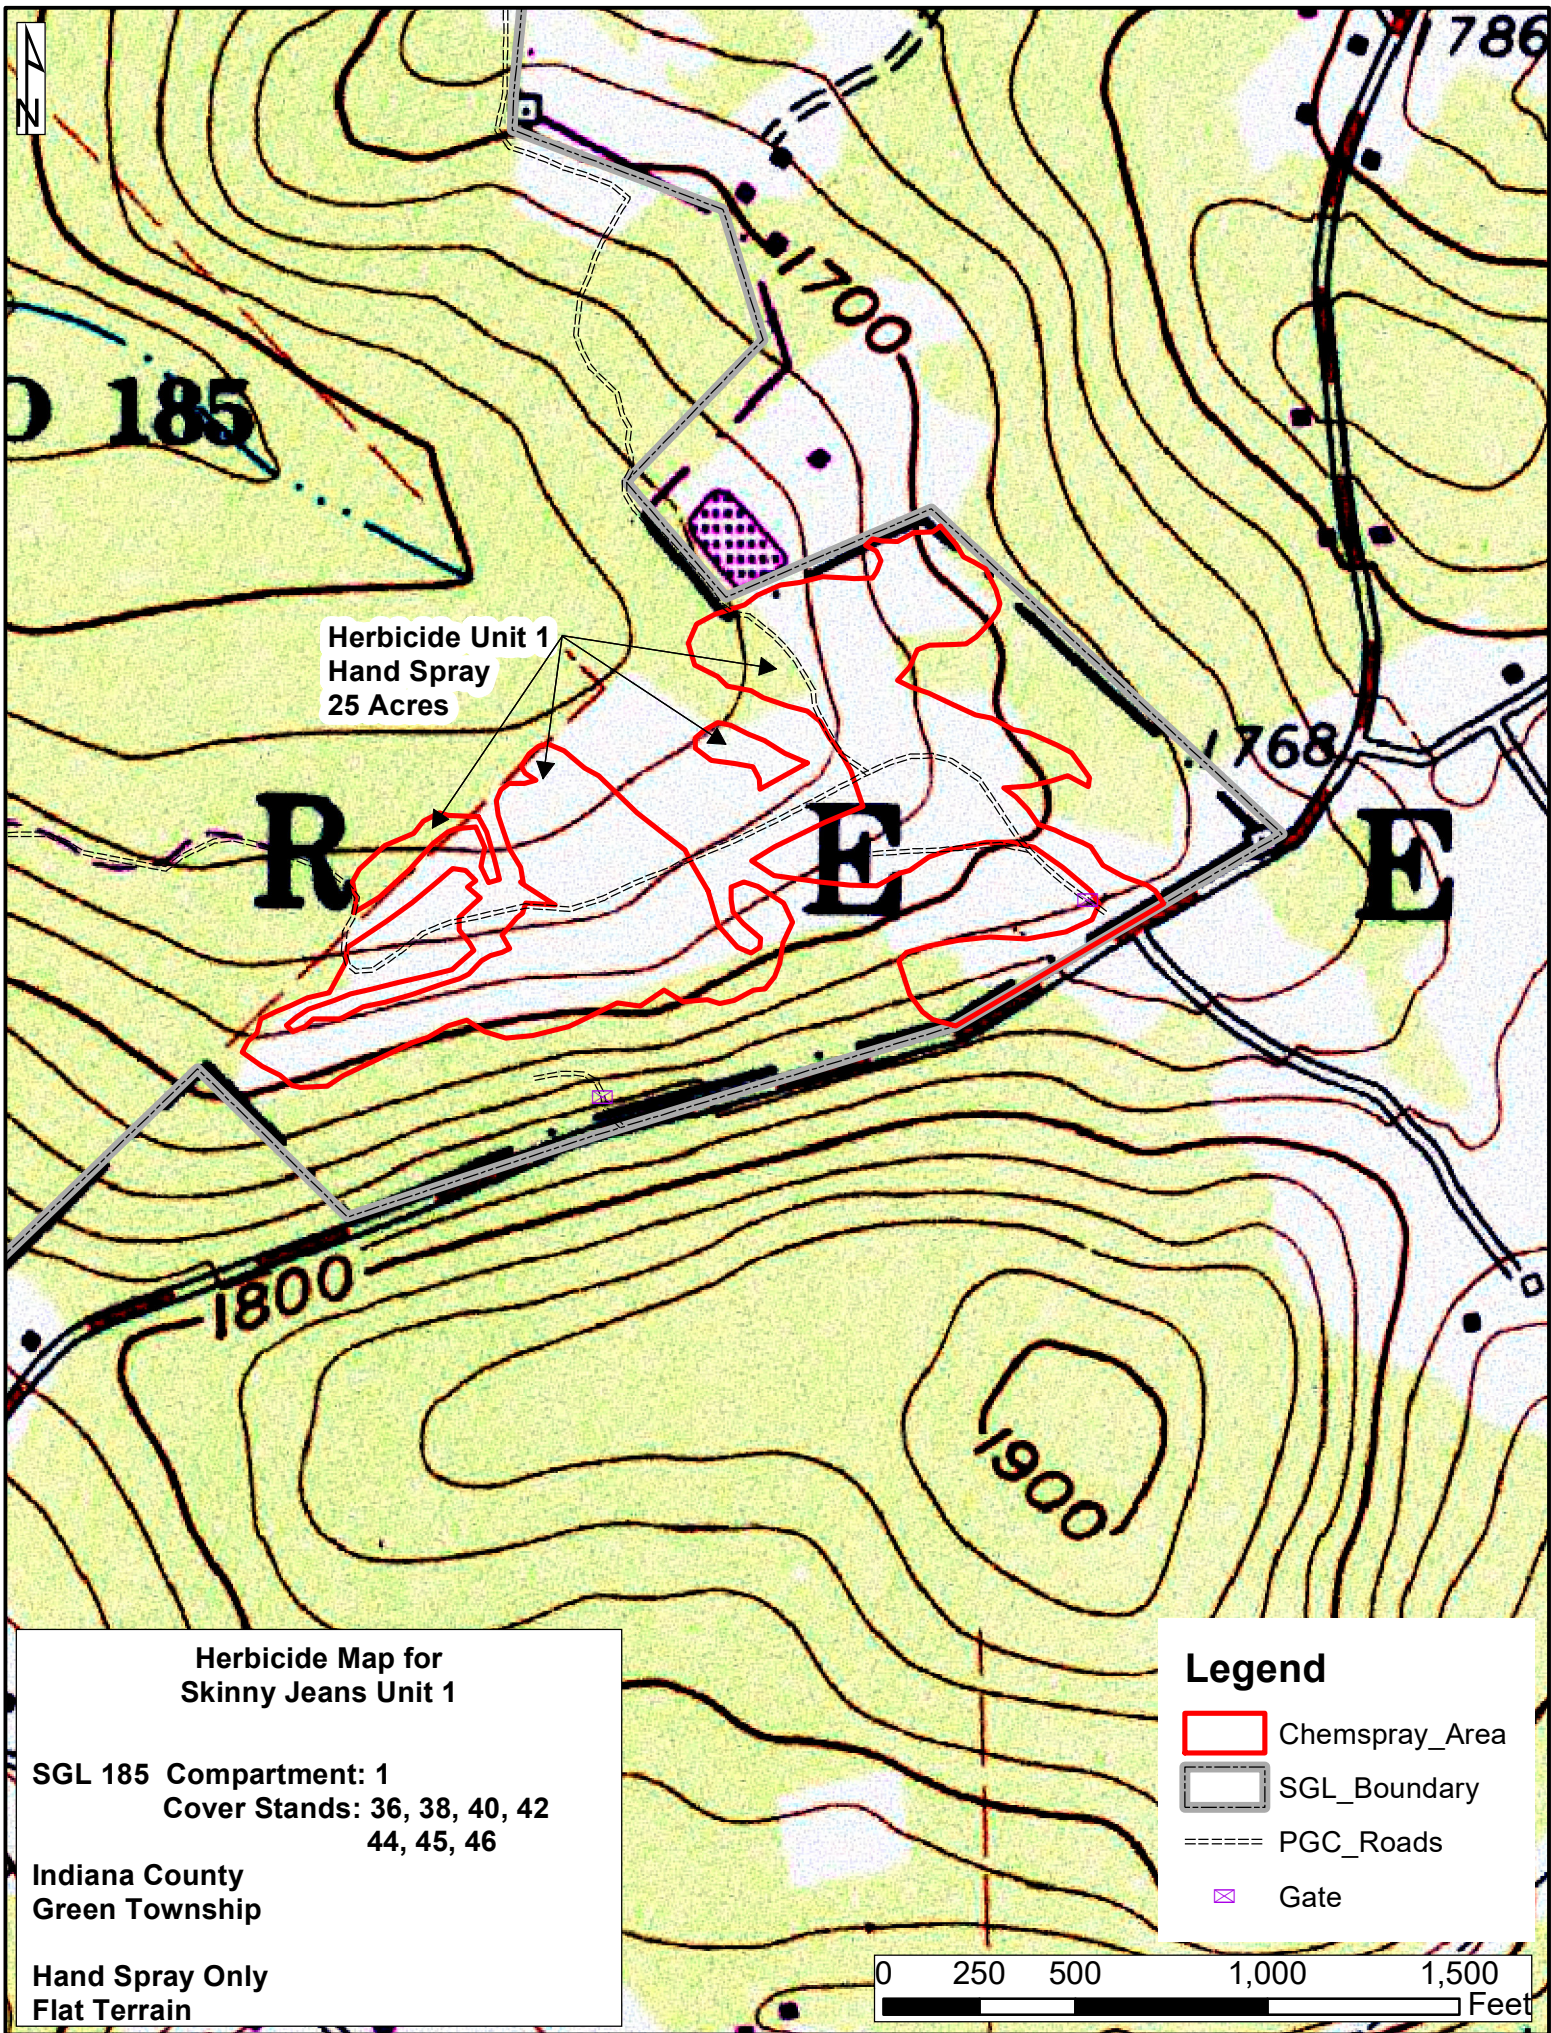

Herbicide Unit 1
Hand Spray
25 Acres

**Herbicide Map for
Skinny Jeans Unit 1**

SGL 185 Compartment: 1
Cover Stands: 36, 38, 40, 42
44, 45, 46

Indiana County
Green Township

Hand Spray Only
Flat Terrain

Legend

- Chemspray_Area
- SGL_Boundary
- PGC_Roads
- Gate