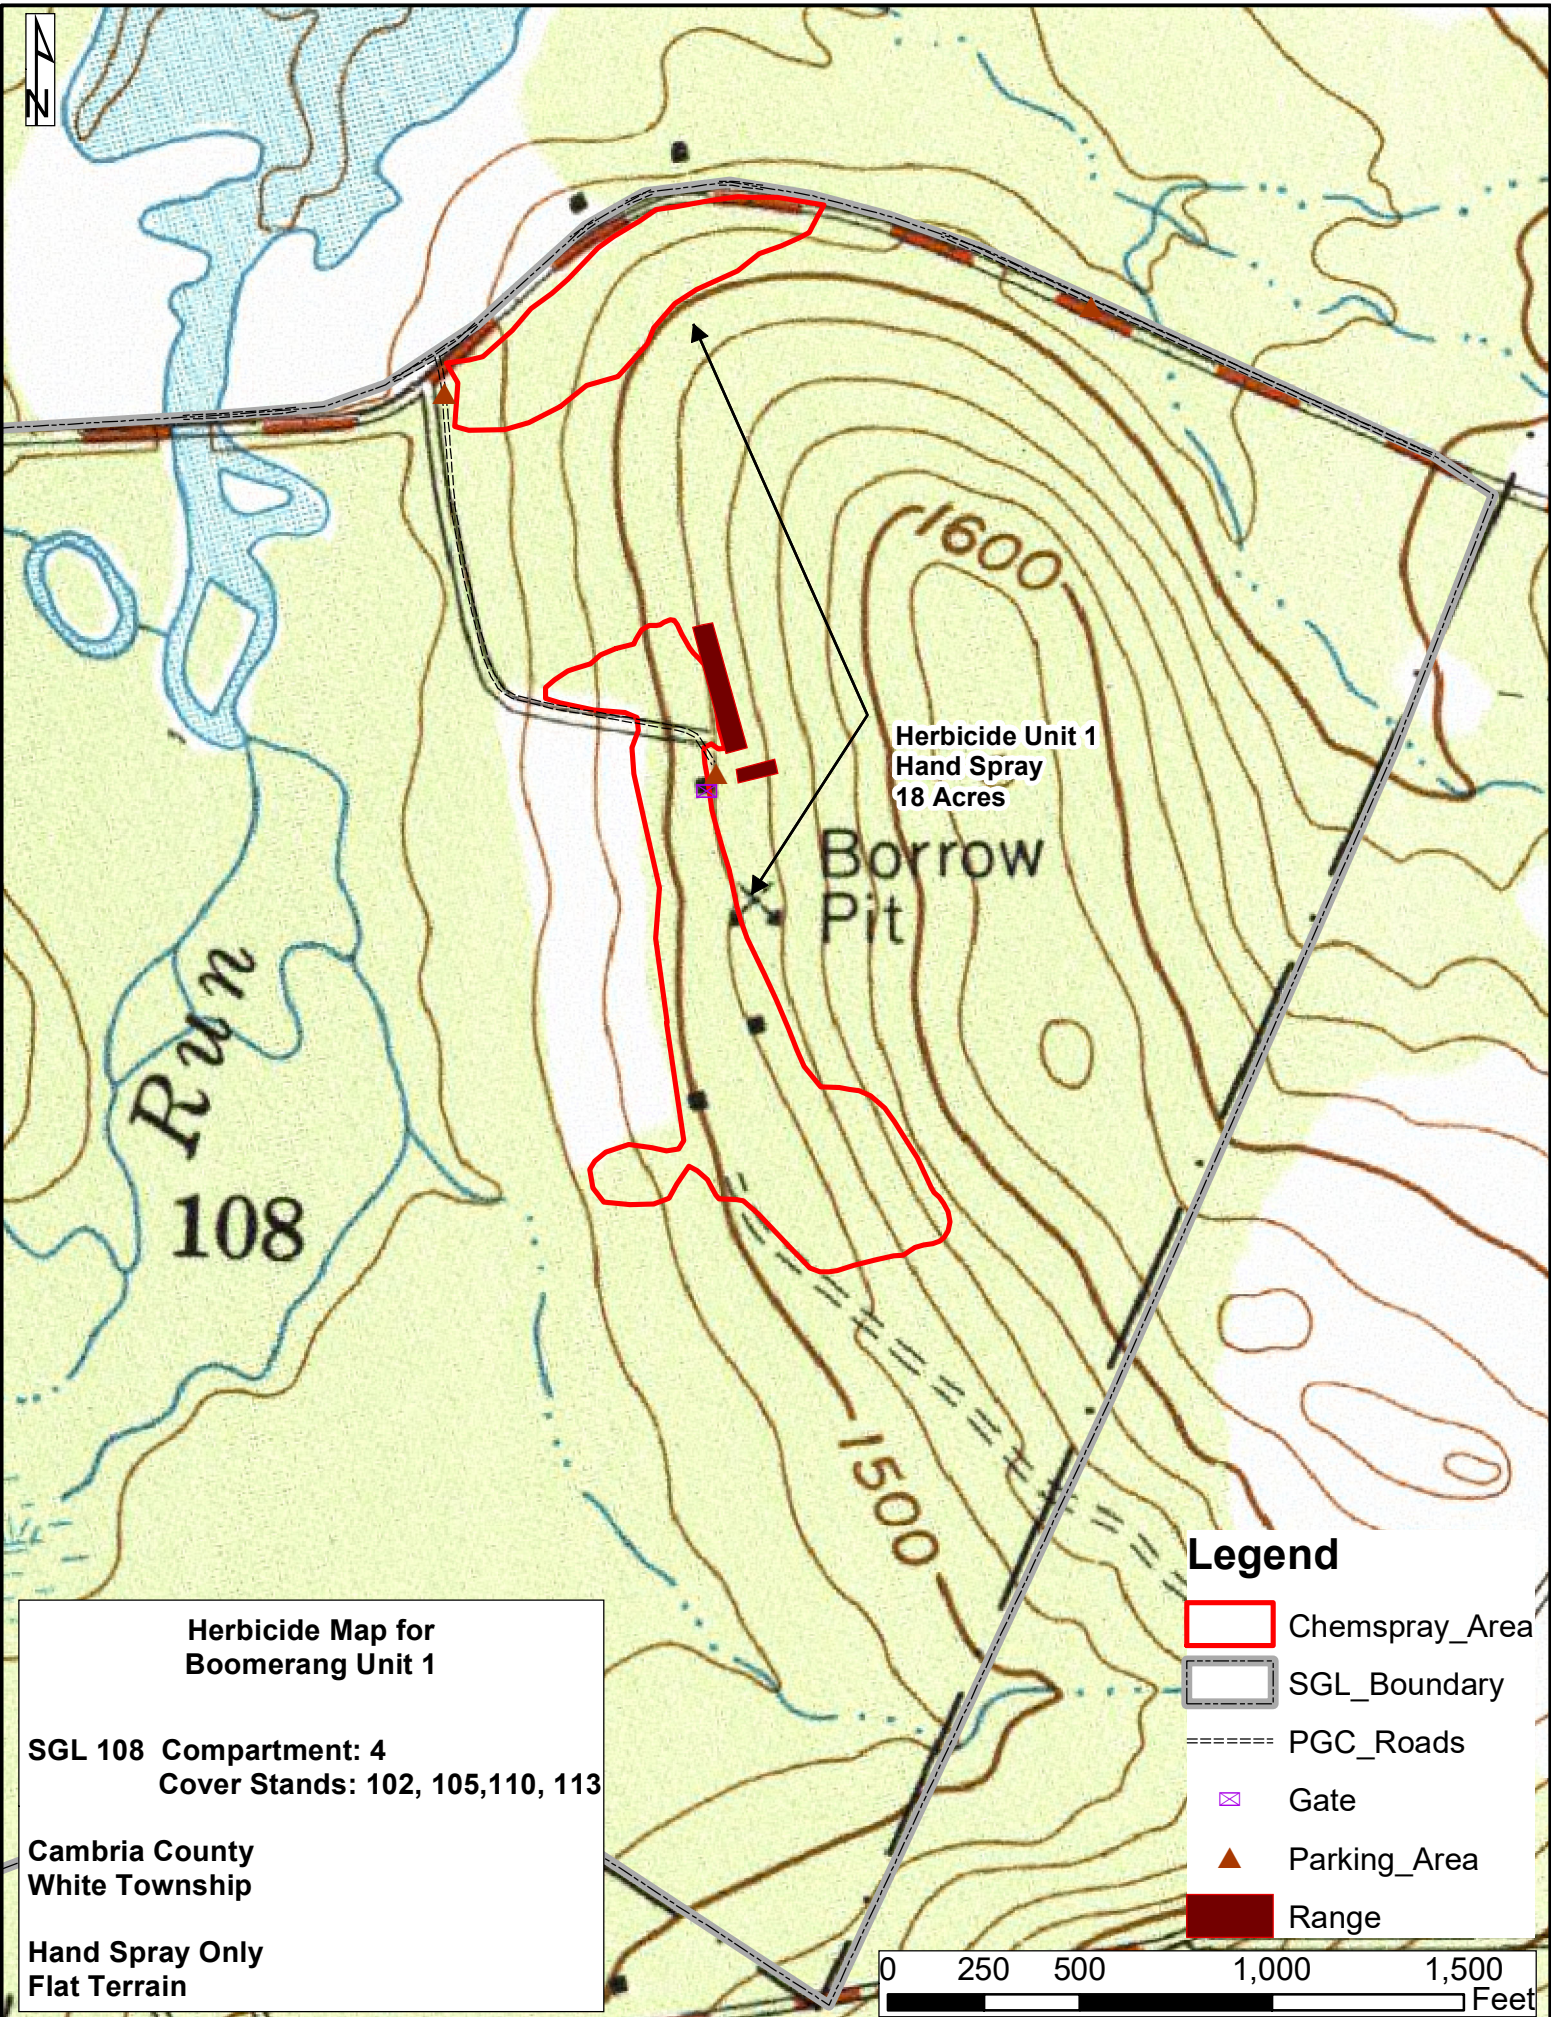

N 40.6552 W 78.5264

Herbicide Unit 1

Herbicide Location Map for Boomerang Unit 1

SGL 108 Compartment: 4
 Cover Stands: 102, 105, 110, 113

**Cambria County
 White Township**

**Hand Spray Only
 Flat Terrain**

Legend

- Chemspray_Area
- SGL_Boundary
- PGC_Roads

Herbicide Unit 1
Hand Spray
18 Acres

Borrow
Pit

Run
108

1500

1600

Legend

- Chemspray_Area
- SGL_Boundary
- PGC_Roads
- Gate
- ▲ Parking_Area
- Range

Herbicide Map for Boomerang Unit 1

SGL 108 Compartment: 4
Cover Stands: 102, 105, 110, 113

Cambria County
White Township

Hand Spray Only
Flat Terrain

Indiana County
Green Township

Hand Spray Only
Flat Terrain

Legend

- Chemspray_Area
- SGL_Boundary
- PGC_Roads
- Gate